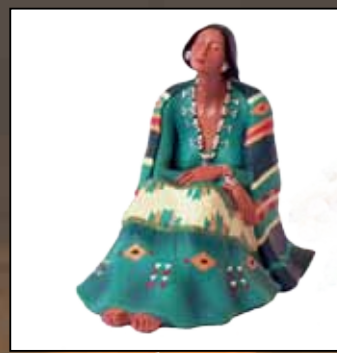

Alyssa
Available either 6" or 8"